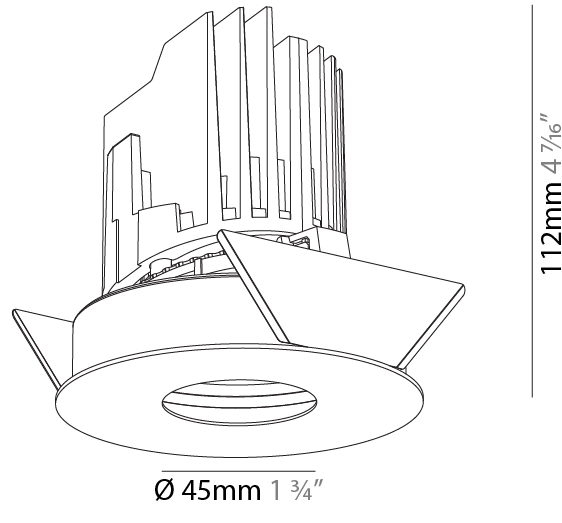

GENERAL

Series: Bioniq
Subseries: Bioniq Round Pinhole
Brand: Prolicht
Division: Architectural
Mounting Type: Recessed
Mounting Location: Ceiling
Subcategory: Downlight

PHYSICAL

Shape: Round
Diameter (mm): 107
Diameter (in): 4 3/16
Height (mm): 112
Height (in): 4 7/16
Ceiling Thickness (mm): 10 / 12.5 / 15
Ceiling Thickness (in): 3/8 or 1/2 or 9/16
Min. Recessing Depth (mm): 130
Min. Recessing Depth (in): 5 1/8
Light Distribution: Adjustable / Downlight
Weight (kg): 0.47
Weight (lbs): 1.04
Fixture Finish: SSR / BKV / CWI / CRY / HAB / LAG / UFT / ITA / RUA / RUR / MIC / FTG / MYG / TWT / LOD / PUS / FRO / FUP / KIA / POP / BLS / SPG / MEY / GOH / GUM / CHC / COM / ABZ / JAG / OBR / MOS / ROR
Fixture Material: Aluminum Die Cast
Cut-out Measurements: 98mm / 3 7/8"

ELECTRICAL

Lamp Type: LED (Zhaga Standard)
Input Wattage (W): 15.5
Total Output Wattage (W): 14
Driver Included: No
Driver Location: Recessed Housing
Constant Current (MA): 350

LED

Number of LEDs: 1
Color Temperature (°K): 2700 / 3000 / 3500 / 4000
Max. Delivered Lumen (lm): 930 / 960 / 1009 / 1030
Nominal Lumen (lm): 1386 / 1438 / 1511 / 1542
CRI: >90 CRI

OPTICAL

Reflector: 20 / 40 / 60
Adjustability: Rotational 355°; Tilt 30°

RATINGS AND CERTIFICATIONS

Certified By: Certified for North American Standards
IP rating: IP20