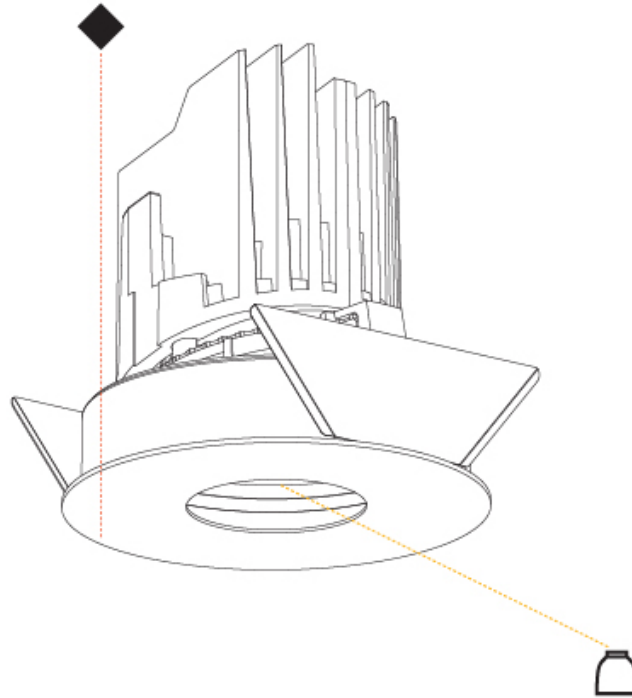

BIONIQ ROUND PINHOLE RECESSED

A37864-

For Color / Finish Chart & Symbology see Appendix or product page downloadable area.

	27K	35K	30K	40K	°K
Color Temperature	2700K	3500K	3000K	4000K	
Reflector	20	40	60		
	20°	40°	60°		

ORDER-EXAMPLE: °K
L3XXXX- 02 30K 20
Black 3000K 20°